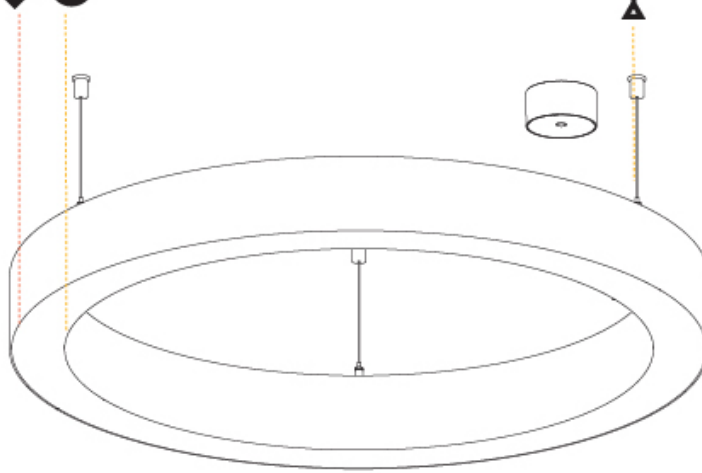

Ø 670mm 26 3/8"

Ø 800mm 31 1/2"

90mm 3 9/16"

PROJECT	_____
TYPE	_____
SPECIFIER	_____
QUANTITY	_____
DATE	_____

For Color / Finish Chart & Symbology see Appendix or product page downloadable area.

°K

Dimming	DP	DV	
	Phase	0-10V	
Color Temperature	30K	35K	°K
	3000K	3500K	
Diffuser	01	02	D
	Opal	Micro-Prism	
Suspension Cable Color and Length	..05	..10	
	2000	6000	

GENERAL

Series: Glorious
 Subseries: Glorious Slim
 Brand: Prolicht
 Division: Architectural
 Mounting Type: Surface
 Mounting Location: Ceiling

PHYSICAL

Shape: Round
 Diameter (mm): 800
 Diameter (in): 31 1/2
 Height (mm): 90
 Height (in): 3 9/16
 Light Distribution: Direct
 Weight (kg): 6.814
 Weight (lbs): 14.99
 Diffuser: PMMA - Opal or Micro-Prism
 Fixture Finish: SSR / BKV / CWI / CRY / HAB / UFT / ITA / RUA / FTG / MYG / LOD / PUS / FRO / FUP / KIA / POP / BLS / SPG / MEY / GOH / GUM / CHC / COM / ABZ / JAG / OBR / MOS / ROR
 Fixture Material: Aluminum