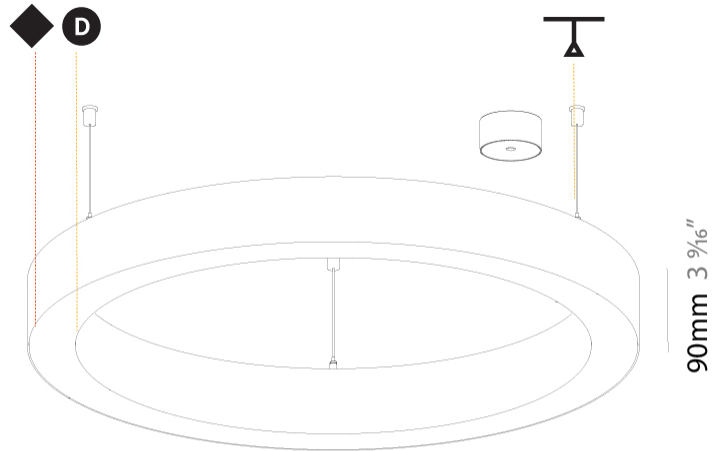

GENERAL

Series: Glorious
 Subseries: Glorious Slim
 Brand: Prolicht
 Division: Architectural
 Mounting Type: Suspension
 Mounting Location: Ceiling
 Subcategory: Ambient

PHYSICAL

Shape: Round
 Diameter (mm): 800
 Diameter (in): 31 1/2
 Height (mm): 90
 Height (in): 3 9/16
 Max. Overall Height (mm): 2090
 Max. Overall Height (in): 82 5/16
 Light Distribution: Direct
 Weight (kg): 6.772
 Weight (lbs): 14.93
 Diffuser: [PMMA - Opal or Micro-Prism](#)
 Fixture Finish: [SSR / BKV / CWI / CRY / HAB / LAG / UFT / ITA / RUA / RUR / MIC / FTG / MYG / TWT / LOD / PUS / FRO / FUP / KIA / POP / BLS / SPG / MEY / GOH / GUM / CHC / COM / ABZ / JAG / OBR / MOS / ROR](#)
 Fixture Material: Aluminum
 Cable Details: 2000mm or 6000mm Transparent Cable

Ø 670mm 26 3/8"

Ø 800mm 31 1/2"

PROJECT
TYPE
SPECIFIER
QUANTITY
DATE

GLORIOUS SLIM SUSPENSION

A300063-

base number	LED Dimming	Color Temperature	Finishes (Diamond)	Diffuser Options	Cable Options
-------------	-------------	-------------------	--------------------	------------------	---------------

GENERAL

Series: Glorious
Subseries: Glorious Slim
Brand: Prolicht
Division: Architectural
Mounting Type: Suspension
Mounting Location: Ceiling
Subcategory: Ambient

PHYSICAL

Shape: Round
Diameter (mm): 800
Diameter (in): 31 1/2
Height (mm): 90
Height (in): 3 9/16
Max. Overall Height (mm): 2090
Max. Overall Height (in): 82 5/16
Light Distribution: Direct / Indirect
Weight (kg): 8.128
Weight (lbs): 17.92
Diffuser: PMMA - Opal or Micro-Prism
Fixture Finish: SSR / BKV / CWI / CRY / HAB / LAG / UFT / ITA / RUA / RUR / MIC / FTG / MYG / TWT / LOD / PUS / FRO / FUP / KIA / POP / BLS / SPG / MEY / GOH / GUM / CHC / COM / ABZ / JAG / OBR / MOS / ROR
Fixture Material: Aluminum
Cable Details: 2000mm or 6000mm Transparent Cable