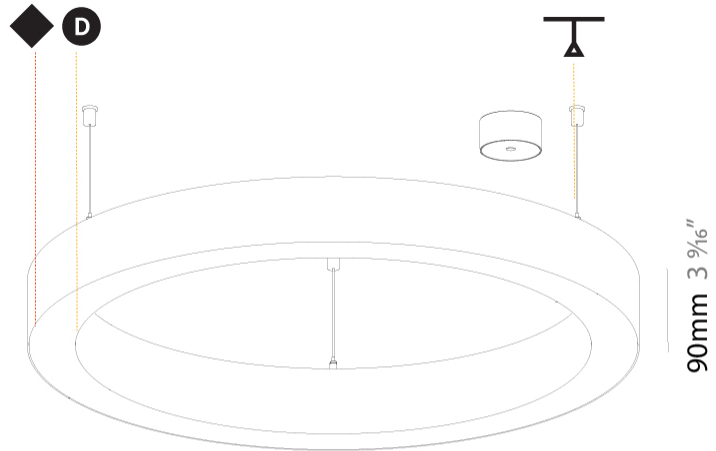

GENERAL

Series: Glorious
 Subseries: Glorious Slim
 Brand: Prolicht
 Division: Architectural
 Mounting Type: Suspension
 Mounting Location: Ceiling
 Subcategory: Ambient

PHYSICAL

Shape: Round
 Diameter (mm): 800
 Diameter (in): 31 1/2
 Height (mm): 90
 Height (in): 3 9/16
 Max. Overall Height (mm): 2090
 Max. Overall Height (in): 82 5/16
 Light Distribution: Direct
 Weight (kg): 6.772
 Weight (lbs): 14.93
 Diffuser: [PMMA - Opal or Micro-Prism](#)
 Fixture Finish: [SSR / BKV / CWI / CRY / HAB / UFT / ITA / RUA / FTG / MYG / LOD / PUS / FRO / FUP / KIA / POP / BLS / SPG / MEY / GOH / GUM / CHC / COM / ABZ / JAG / OBR / MOS / ROR](#)
 Fixture Material: Aluminum
 Cable Details: 2000mm or 6000mm Transparent Cable

OPTICAL

Beam Angle: 110

RATINGS AND CERTIFICATIONS

Certified By: Certified for North American Standards
 IP rating: IP20

Ø 670mm 26 3/8"

Ø 800mm 31 1/2"

90mm 3 9/16"

PROJECT	
TYPE	
SPECIFIER	
QUANTITY	
DATE	

GENERAL

Series: Glorious
Subseries: Glorious Slim
Brand: Prolicht
Division: Architectural
Mounting Type: Suspension
Mounting Location: Ceiling
Subcategory: Ambient

PHYSICAL

Shape: Round
Diameter (mm): 800
Diameter (in): 31 1/2
Height (mm): 90
Height (in): 3 9/16
Max. Overall Height (mm): 2090
Max. Overall Height (in): 82 5/16
Light Distribution: Direct / Indirect
Weight (kg): 8.128
Weight (lbs): 17.92
Diffuser: PMMA - Opal or Micro-Prism
Fixture Finish: SSR / BKV / CWI / CRY / HAB / UFT / ITA / RUA / FTG / MYG / LOD / PUS / FRO / FUP / KIA / POP / BLS / SPG / MEY / GOH / GUM / CHC / COM / ABZ / JAG / OBR / MOS / ROR
Fixture Material: Aluminum
Cable Details: 2000mm or 6000mm Transparent Cable