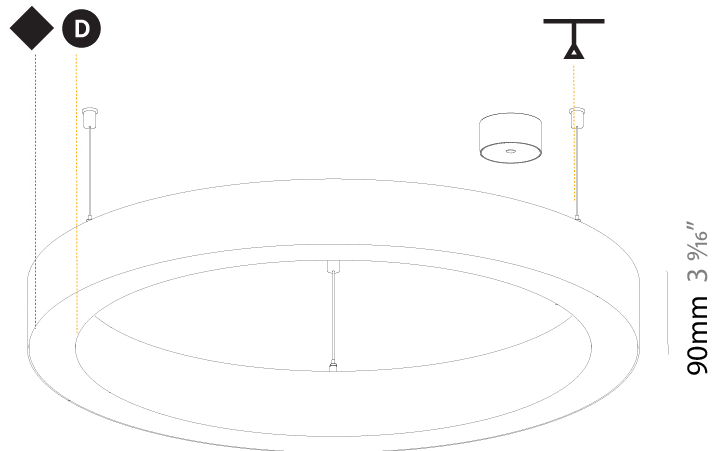

GENERAL

Series: Glorious
Subseries: Glorious Slim
Brand: Prolicht
Division: Architectural
Mounting Type: Suspension
Mounting Location: Ceiling
Subcategory: Ambient

PHYSICAL

Shape: Round
Diameter (mm): 800
Diameter (in): 31 1/2
Height (mm): 90
Height (in): 3 9/16
Max. Overall Height (mm): 2090
Max. Overall Height (in): 82 5/16
Light Distribution: Direct / Indirect
Weight (kg): 8.128
Weight (lbs): 17.92
Diffuser: PMMA - Opal or Micro-Prism
Fixture Finish: SSR / BKV / CWI / CRY / HAB / UFT / ITA / RUA / FTG / MYG / LOD / PUS / FRO / FUP / KIA / POP / BLS / SPG / MEY / GOH / GUM / CHC / COM / ABZ / JAG / OBR / MOS / ROR
Fixture Material: Aluminum
Cable Details: 2000mm or 6000mm Transparent Cable

ELECTRICAL

Lamp Type: LED (Zhaga Standard)
Input Wattage (W): 56 / 52.5
Total Output Wattage (W): 48 / 45
Dimming: Tri-Mode (Non-Dimming and Phase Dimming (120Vac only) and 0-10V Dimming)
Driver Included: Yes
Driver Location: Integrated
Driver Type: Constant Current - Universal
Driver Class: Class 2
Input Voltage (V): 120 - 277
Constant Current (MA): 350

LED

Color Temperature (°K): 3000 / 3500 / 4000
Max. Delivered Lumen (lm): 9830 / 10035 / 10240
CRI: >80 CRI
Lamp Life (hrs): 50000

OPTICAL

RATINGS AND CERTIFICATIONS

Certified By: Certified for North American Standards
IP rating: IP20

Ø 670mm 26 3/8"

Ø 800mm 31 1/2"

90mm 3 9/16"